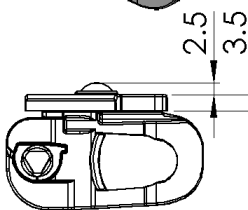

Chain	Link
FLTP 5A65F	F5116844