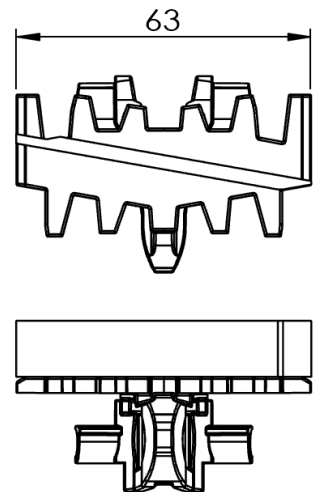

Cleated chain 檔板鏈條

Chain	Link
F3924165-F65	F3905959-F65