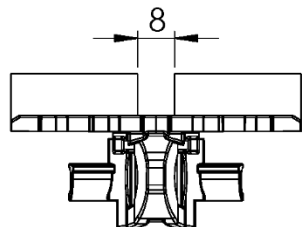

F85

FH

FK

FB

Spiral

FW

IDX

Plain chain 平面鏈條

Chain	Link
FLTP 5A65	F5115333
FLTP 5A65C	F5116892
Ultra wear resist chain	超耐磨
FLT P 5A65E	F5116894
Antistatic chain	抗靜電

Cleated chain 檔板鏈條

Chain	Link	DIM.
FLTF 5A65X_A	n.a.	
FLTF 5A65X9A	F5116842	h=9
FLTF 5A65X12A	F5116827	h=12
FLTF 5A65X17A	F5116836	h=17
FLTF 5A65X30A	F5116837	h=30