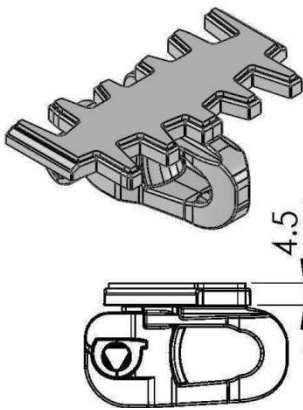

Chain	Link
FLTP 5A65	F5115333
FLTP 5A65C	F5116892
Ultra wear resist chain	超耐磨
FLT P 5A65E	F5116894
Antistatic chain	抗靜電

Cleated chain 檔板鏈條

Chain	Link	DIM.
FLTF 5A65X_A	n.a.	
FLTF 5A65X9A	F5116842	h=9
FLTF 5A65X12A	F5116827	h=12
FLTF 5A65X17A	F5116836	h=17
FLTF 5A65X30A	F5116837	h=30

Friction top chain 阻滑鏈條

Chain	Link
FLTP 5A65F	F5116844

F65

Pitch
25.4mm

Flat top friction chain

全阻滑鏈條

Chain	Link
FLTP 5A65FA	F5116794

F45