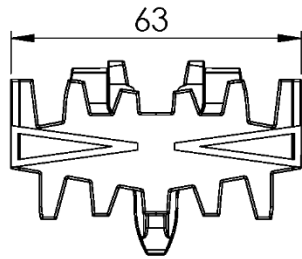

F85

FH

FK

FB

Spiral

FW

IDX

Plain chain 平面鏈條

Chain	Link
FLTP 5A65	F5115333
FLTP 5A65C	F5116892
Ultra wear resist chain	超耐磨
FLT P 5A65E	F5116894
Antistatic chain	抗靜電

Cleated chain 檔板鏈條

Chain	Link	DIM.
FLTF 5A65X_A	n.a.	
FLTF 5A65X9A	F5116842	h=9
FLTF 5A65X12A	F5116827	h=12
FLTF 5A65X17A	F5116836	h=17
FLTF 5A65X30A	F5116837	h=30

Friction top chain 阻滑鏈條

Chain	Link
FLTP 5A65F	F5116844

F65

Pitch
25.4mm

Flat top friction chain

全阻滑鏈條

Chain	Link
FLTP 5A65FA	F5116794

F45