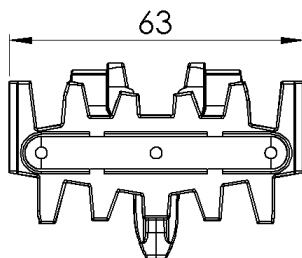

F85

FH

FK

FB

Spiral

FW

IDX

Plain chain 平面鏈條

Chain	Link
FLTP 5A65	F5115333
FLTP 5A65C	F5116892
Ultra wear resist chain	超耐磨
FLT P 5A65E	F5116894
Antistatic chain	抗靜電

Cleated chain 檔板鏈條

Chain	Link	DIM.
FLTF 5A65X_A	n.a.	
FLTF 5A65X9A	F5116842	h=9
FLTF 5A65X12A	F5116827	h=12
FLTF 5A65X17A	F5116836	h=17
FLTF 5A65X30A	F5116837	h=30

Friction top chain 阻滑鏈條

Chain	Link
FLTP 5A65F	F5116844

F65

Pitch
25.4mm

Flat top friction chain

全阻滑鏈條

Chain	Link
FLTP 5A65FA	F5116794

F45