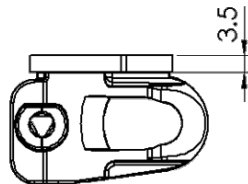

F85

FH

FK

FB

Spiral

FW

IDX

Plain chain 平面鏈條

Chain	Link
FLTP 5A65	F5115333
FLTP 5A65C	F5116892
Ultra wear resist chain	超耐磨
FLT P 5A65E	F5116894
Antistatic chain	抗靜電

Cleated chain 檔板鏈條

Chain	Link	DIM.
FLTF 5A65X_A	n.a.	
FLTF 5A65X9A	F5116842	h=9
FLTF 5A65X12A	F5116827	h=12
FLTF 5A65X17A	F5116836	h=17
FLTF 5A65X30A	F5116837	h=30