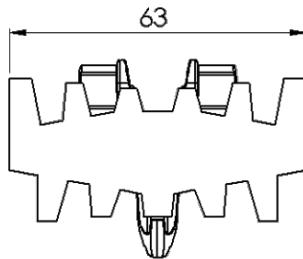

F85

FH

FK

FB

Spiral

FW

IDX

Plain chain 平面鏈條

Chain	Link
FLTP 5A65	F5115333
FLTP 5A65C	F5116892
Ultra wear resist chain	超耐磨
FLT P 5A65E	F5116894
Antistatic chain	抗靜電

Cleated chain 檔板鏈條

Chain	Link	DIM.
FLTF 5A65X_A	n.a.	
FLTF 5A65X9A	F5116842	h=9
FLTF 5A65X12A	F5116827	h=12
FLTF 5A65X17A	F5116836	h=17
FLTF 5A65X30A	F5116837	h=30

Friction top chain 阻滑鏈條

Chain	Link
FLTP 5A65F	F5116844

F65

Pitch
25.4mm

Flat top friction chain

全阻滑鏈條

Chain	Link
FLTP 5A65FA	F5116794

F45