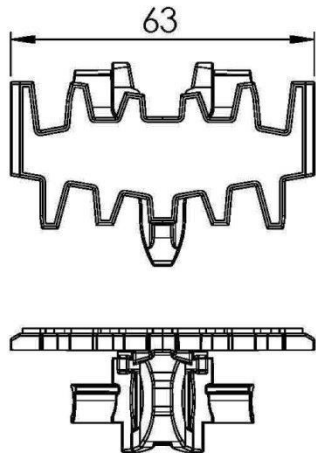

Chain	Link
FLTP 5A65	F5115333
FLTP 5A65C	F5116892
Ultra wear resist chain	超耐磨
FLT P 5A65E	F5116894
Antistatic chain	抗靜電

Cleated chain 檔板鏈條

Chain	Link	DIM.
FLTF 5A65X_A	n.a.	
FLTF 5A65X9A	F5116842	h=9
FLTF 5A65X12A	F5116827	h=12
FLTF 5A65X17A	F5116836	h=17
FLTF 5A65X30A	F5116837	h=30

Friction top chain 阻滑鏈條

Chain	Link
FLTP 5A65F	F5116844

F65

Pitch
25.4mm

Flat top friction chain

全阻滑鏈條

Chain	Link
FLTP 5A65FA	F5116794

F45