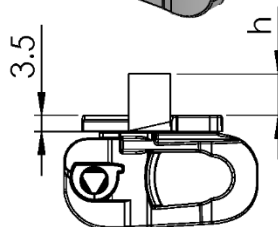

F85

FH

FK

FB

Spiral

FW

IDX

Plain chain 平面鏈條

Chain	Link
FLTP 5A65	F5115333
FLTP 5A65C	F5116892
Ultra wear resist chain	超耐磨
FLT P 5A65E	F5116894
Antistatic chain	抗靜電

Cleated chain 檔板鏈條

Chain	Link	DIM.
FLTF 5A65X_A	n.a.	
FLTF 5A65X9A	F5116842	h=9
FLTF 5A65X12A	F5116827	h=12
FLTF 5A65X17A	F5116836	h=17
FLTF 5A65X30A	F5116837	h=30